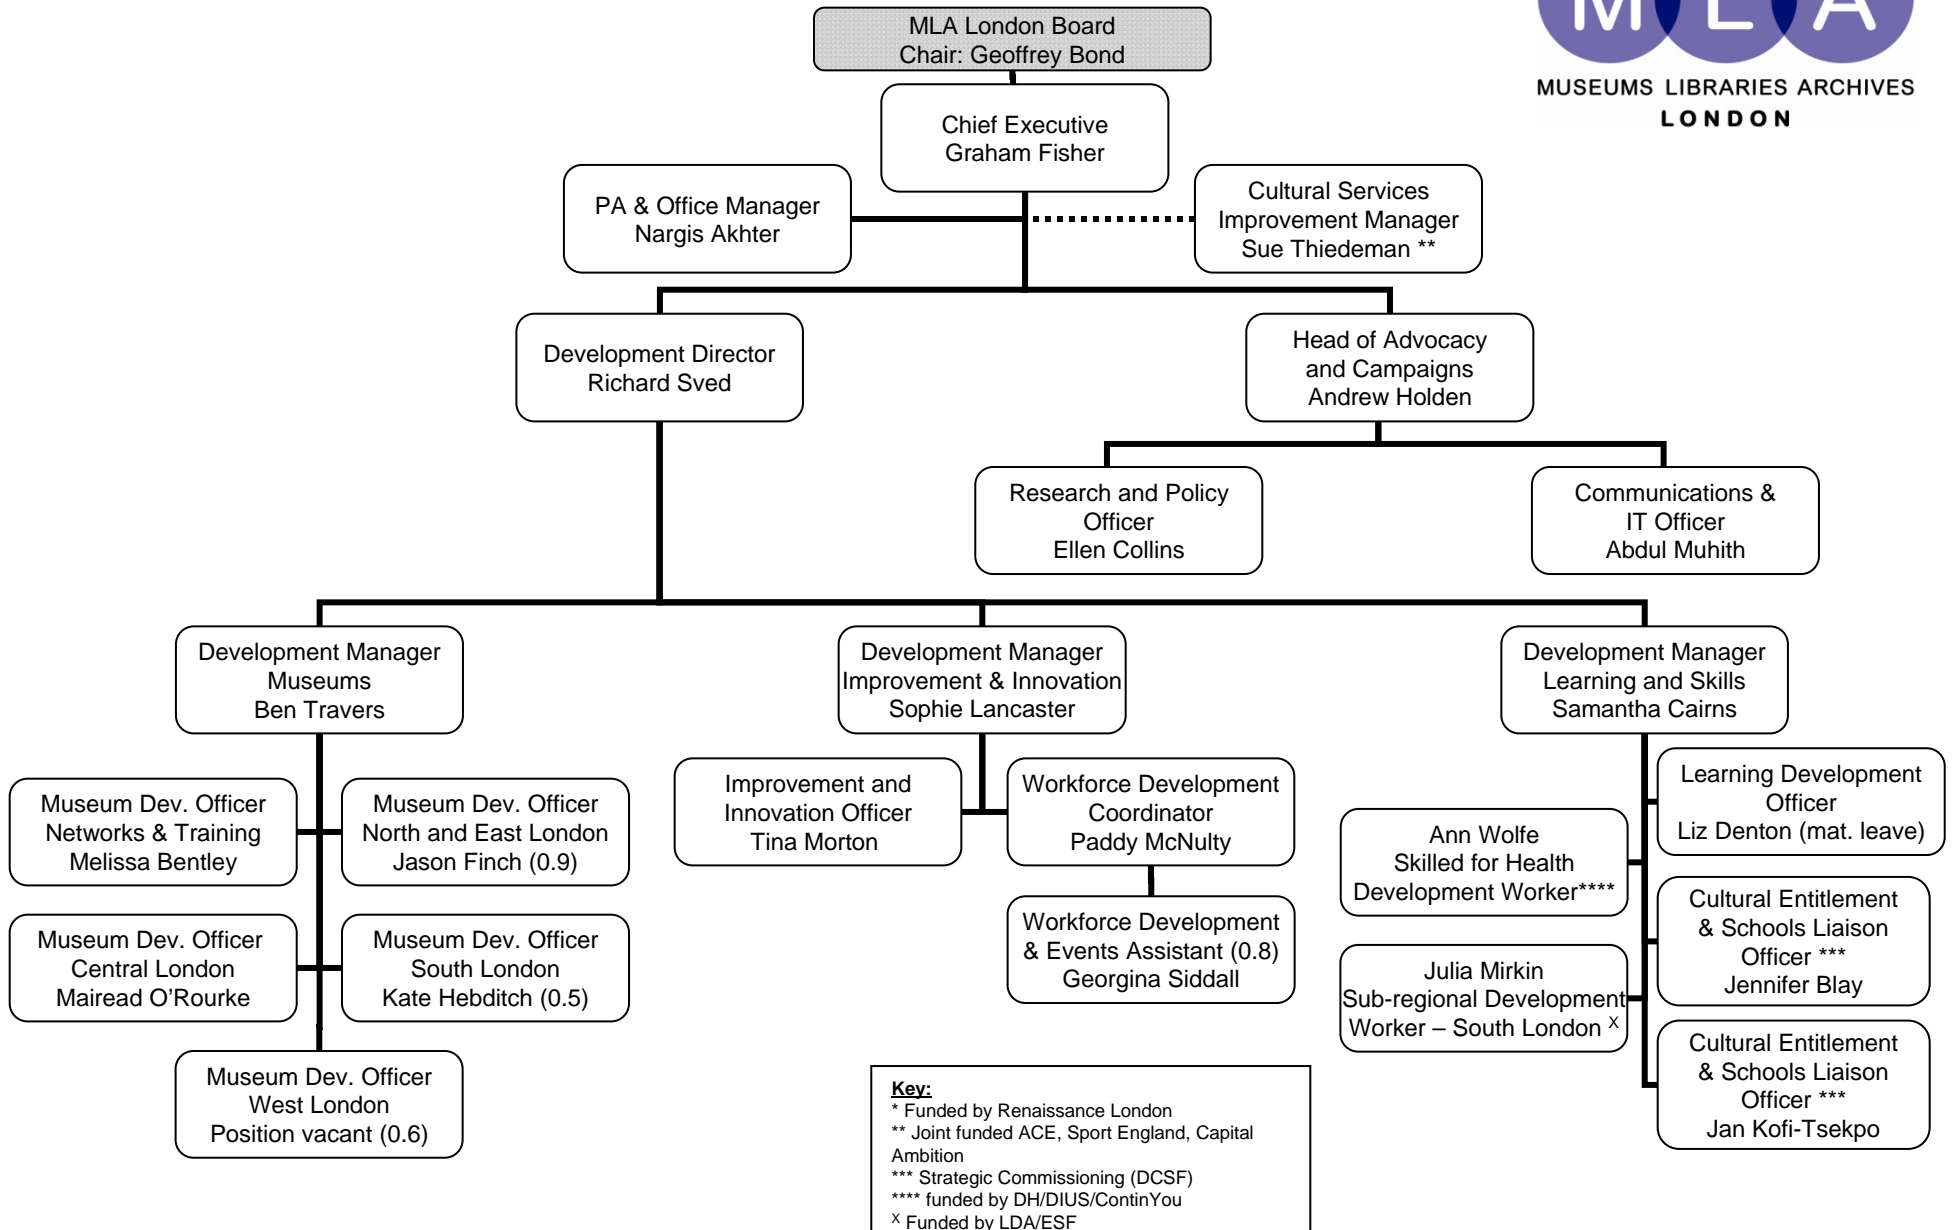

**MLA London Staff Chart
July 2008**

Key:
 * Funded by Renaissance London
 ** Joint funded ACE, Sport England, Capital Ambition
 *** Strategic Commissioning (DCSF)
 **** funded by DH/DIUS/ContinYou
 X Funded by LDA/ESF